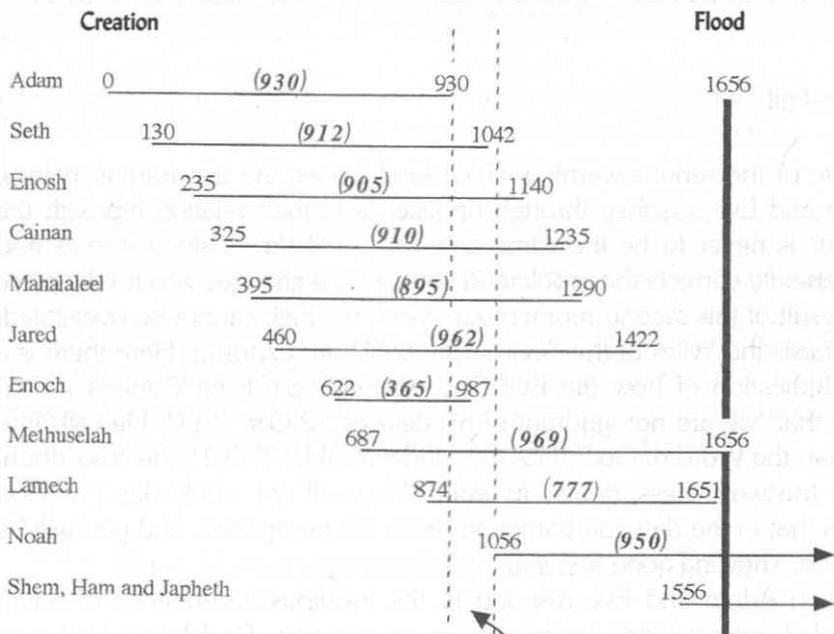

The line of descent from Adam to Noah

Note: numbers indicate years since the Fall. Those in brackets indicate lifespan.

Death of Adam to birth of Noah 126 years

Adam lived 930 years (Gen. 5:5) and Methuselah lived 969 years (Gen. 5:27). Together they spanned the whole period from the Fall to the Flood, with an overlap of 243 years. Adam would often tell of the events in the Garden of Eden. In ten generations Noah was the first one not to know Adam personally!