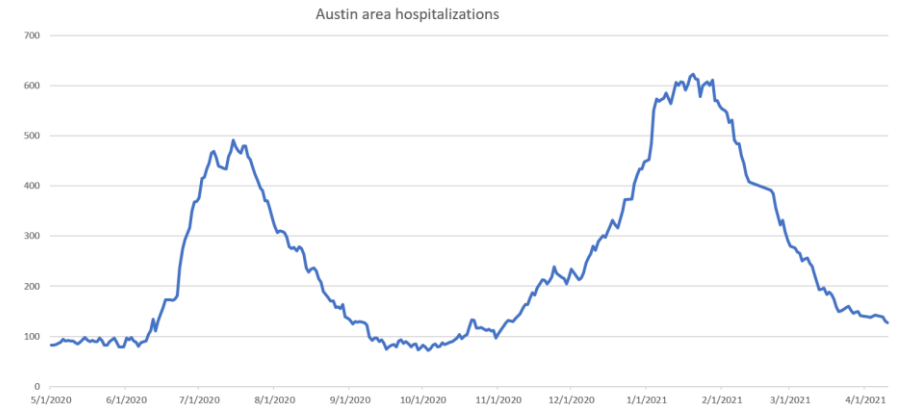

Bible Study: Mark 12:1-12 "The Beloved Son"

Sermon Passage for next week: Philippians 4:10-13

NURSERY MINISTRY

4/18 - Chiquie Estrada & Abigail Van Court

4/25 - Jonathan & Leslie Morquecho

5/2 - Suzy Phillips and Sandra Van Court

5/9 - Joan Kaderli & Rebecca Van Court

PHASE FOUR OPENING

We remain in Phase Four of our chapel opening, in light of the spread of the virus in the Austin area, as measured by Covid hospitalizations:

THE GOSPEL COALITION'S ANNUAL CONFERENCE