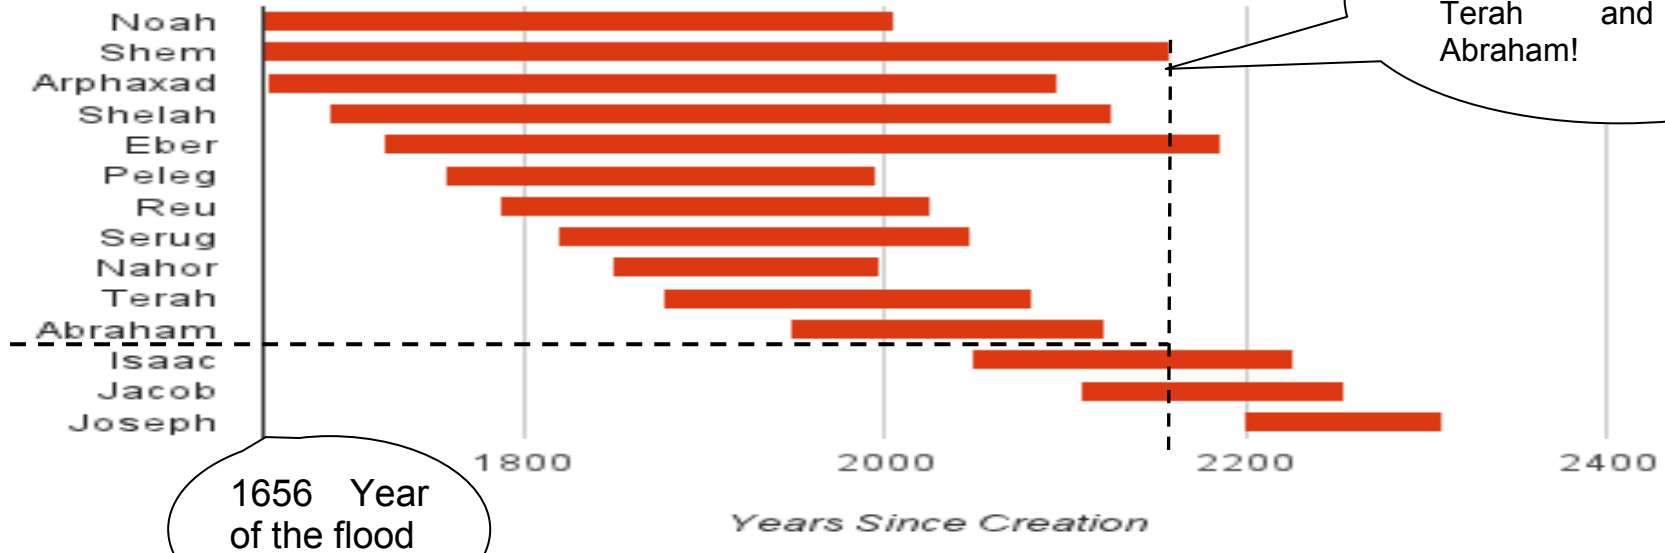

Timeline of Genesis - Flood to Joseph

Below Abram's journey to Caanan, he was called by God somewhere between The Ur of the Chaldees and Haran

1. Shem – 600 years
2. Arphaxad 438 years
3. Salah – 435 years
4. Eber – 464 years
5. Peleg – 239 years
6. Reu – 239 years
7. Serug – 230 years
8. Terah father of Abraham – 148 years
9. Abraham – 175 years